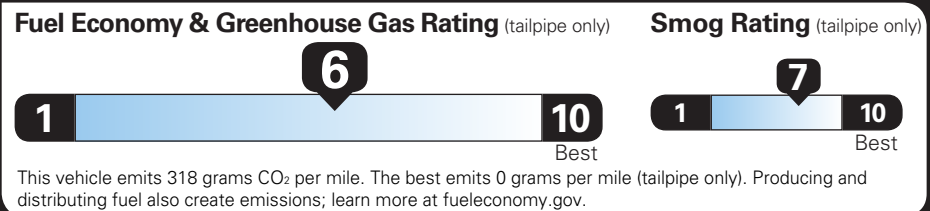

EPA DOT Fuel Economy and Environment

Gasoline Vehicle

Fuel Economy

28 MPG Small SUVs range from 16 to 125 MPG. The best vehicle rates 141 MPGe.

26 city **31** highway

3.6 gallons per 100 miles

You save $250

in fuel costs over 5 years

compared to the average new vehicle.

Annual fuel COST $1,450